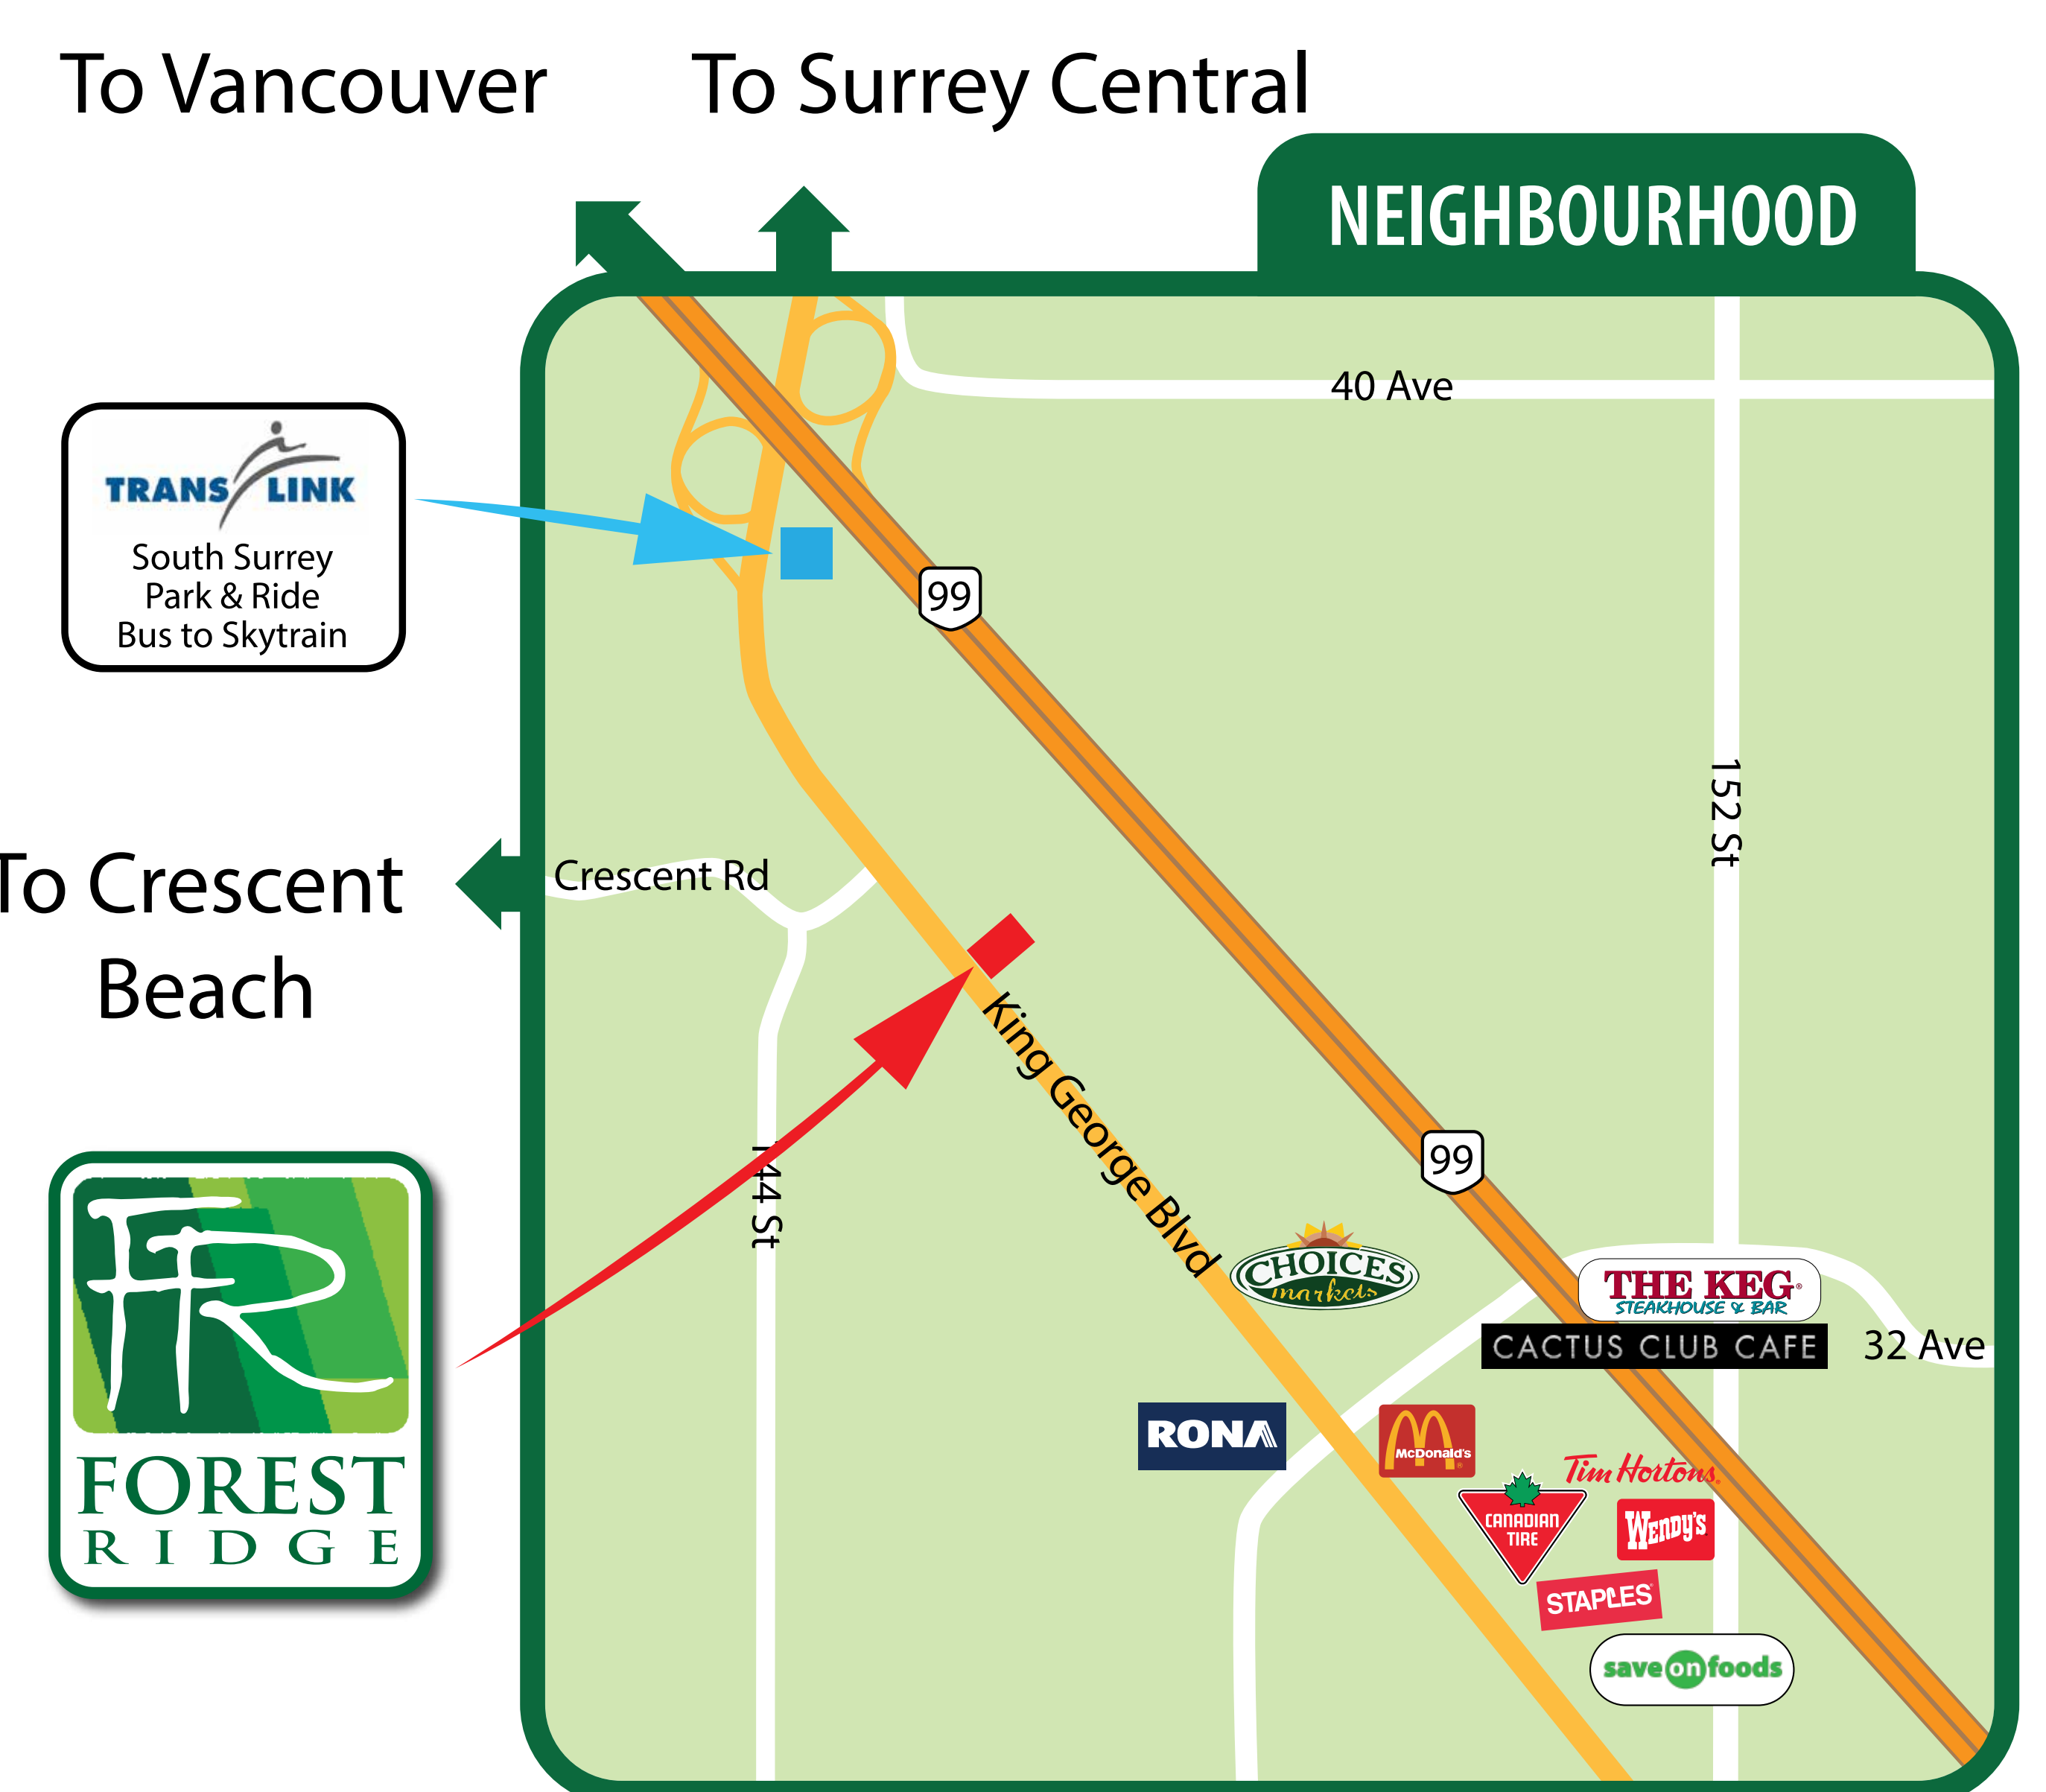

5. FIFTH FLOOR

4. FOURTH FLOOR

3. THIRD FLOOR

2. SECOND FLOOR

1. FIRST FLOOR

CORNER OF:
 KING GEORGE BOULEVARD &
 McDOUGALL DRIVE (WINTER CRESCENT)
GPS: 3516 KING GEORGE BOULEVARD