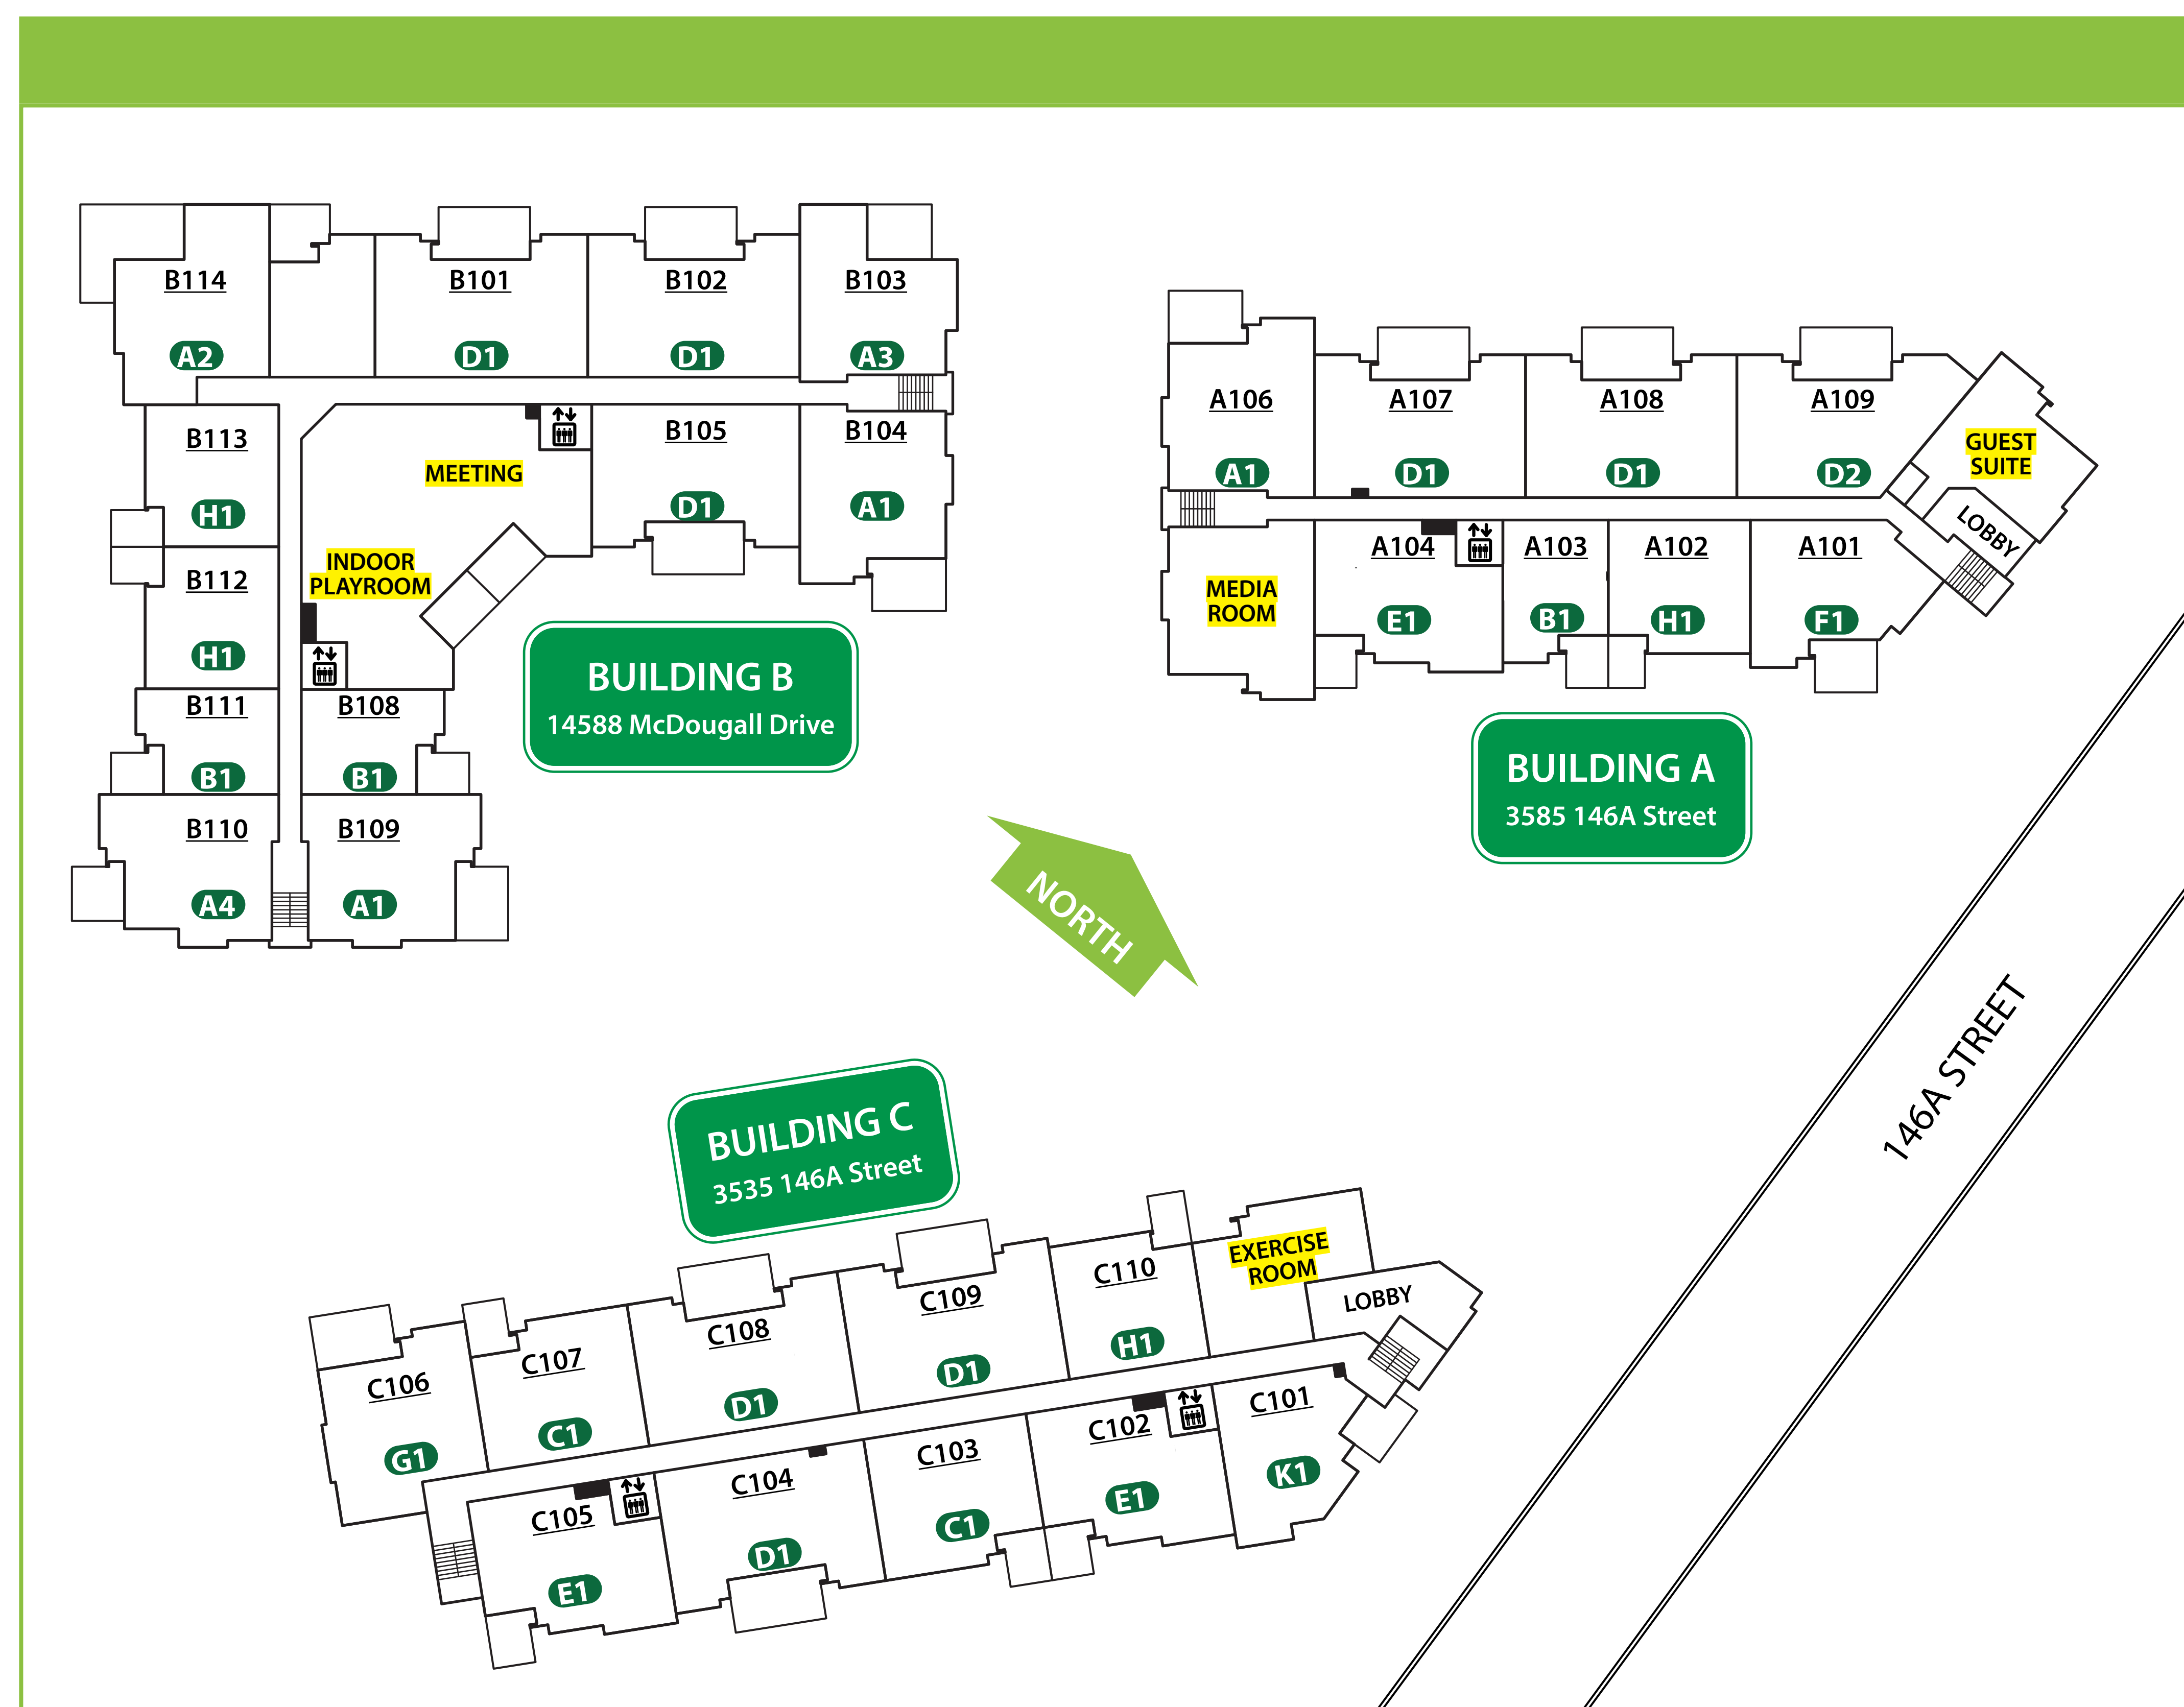

5. FIFTH FLOOR

4. FOURTH FLOOR

3. THIRD FLOOR

2. SECOND FLOOR

1. FIRST FLOOR

CORNER OF:
 KING GEORGE BOULEVARD &
 McDOUGALL DRIVE (WINTER CRESCENT)
GPS: 3516 KING GEORGE BOULEVARD