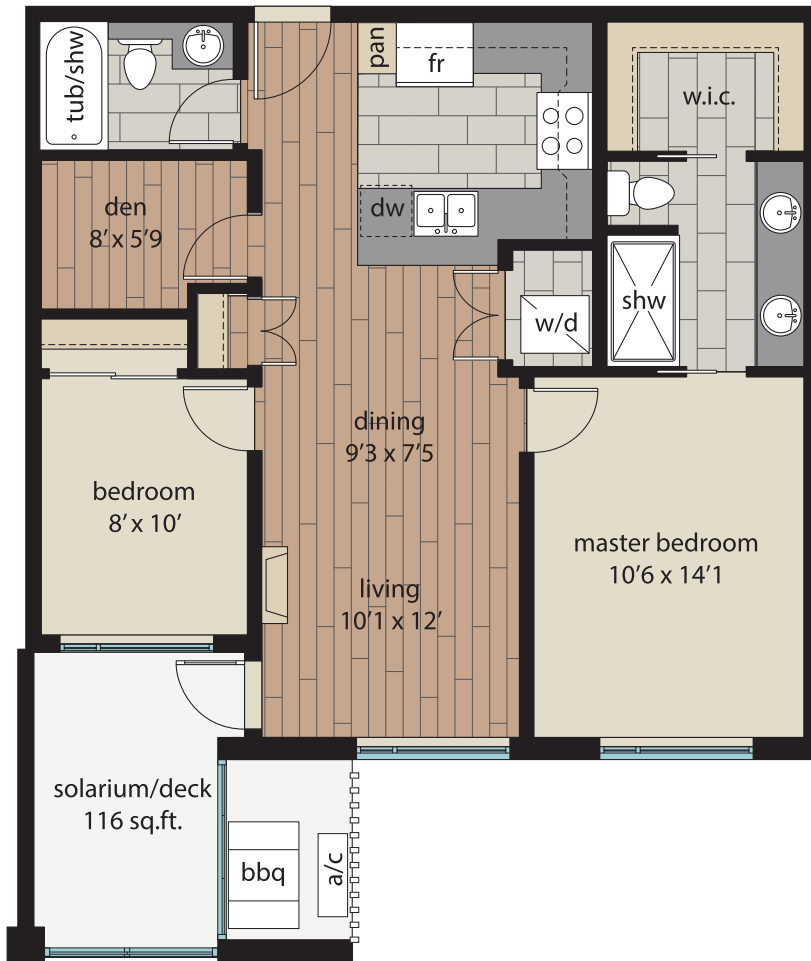

SUITE

2 Bedroom + Den

Livable: **981 sq.ft.**

Suite 865 sq.ft. + Solarium/deck 116 sq.ft.

SUITE	PRICE	SUITE	PRICE
A202	\$519,900	C110	\$529,900
B212	\$519,900	C310	\$529,900
B213	\$519,900	A402	\$539,900
C210	\$519,900	B412	\$539,900
A102	\$529,900	B413	\$539,900
A302	\$529,900	C410	\$539,900
B112	\$529,900	A502	\$574,900
B113	\$529,900	B512	\$574,900
B312	\$529,900	B513	\$574,900
B313	\$529,900	C510	\$574,900

As part of our on-going product development program, the Developer reserves the right to make modifications and/or changes to the specifications. Square footages and room sizes are based on Architectural drawings and actual measurements may vary. Diagrams are close representations, as-built sizes and A/C locations vary slightly. E. & O.E.