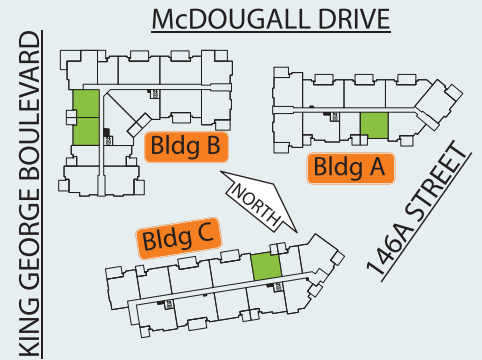

SUITE

2 Bedroom + Den

Livable: **981 sq.ft.**

Suite 865 sq.ft. + Solarium/deck 116 sq.ft.

SUITE	PRICE	SUITE	PRICE
A202	\$519,900	C110	\$529,900
B212	\$519,900	C310	\$529,900
B213	\$519,900	A402	\$539,900
C210	\$519,900	B412	\$539,900
A102	\$529,900	B413	\$539,900
A302	\$529,900	C410	\$539,900
B112	\$529,900	A502	\$574,900
B113	\$529,900	B512	\$574,900
B312	\$529,900	B513	\$574,900
B313	\$529,900	C510	\$574,900