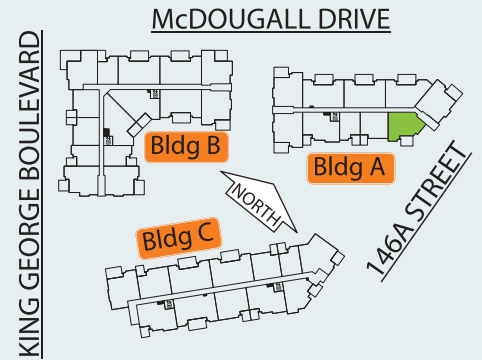

CORNER SUITE

2 Bedroom

Livable: **1193 sq.ft.**

Suite 1004 sq.ft. + Solarium/deck 189 sq.ft.

SUITE	PRICE
A201	\$579,900
A101	\$589,900
A301	\$589,900
A401	\$599,900
A501	\$649,900

As part of our on-going product development program, the Developer reserves the right to make modifications and/or changes to the specifications. Square footages and room sizes are based on Architectural drawings and actual measurements may vary. Diagrams are close representations, as-built sizes and A/C locations vary slightly. E. & O.E.