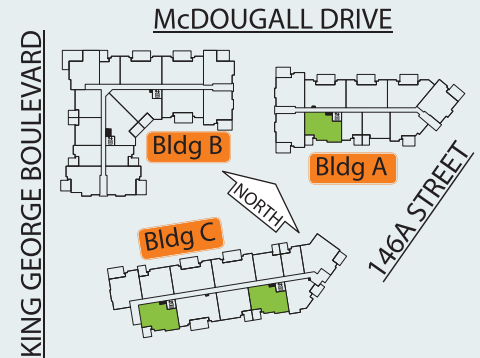

## 2 Bedroom + Den

Livable: 1246 sq.ft.

Suite 1112 sq.ft. + Solarium/deck 134 sq.ft.

SUITE	PRICE	SUITE	PRICE
A204	\$649,900	C105	\$669,900
C202	\$649,900	C305	\$669,900
A104	\$659,900	C402	\$669,900
A304	\$659,900	C405	\$669,900
C102	\$659,900	A504	\$709,900
C205	\$659,900	C502	\$709,900
C302	\$659,900	C505	\$719,900
A404	\$669,900		