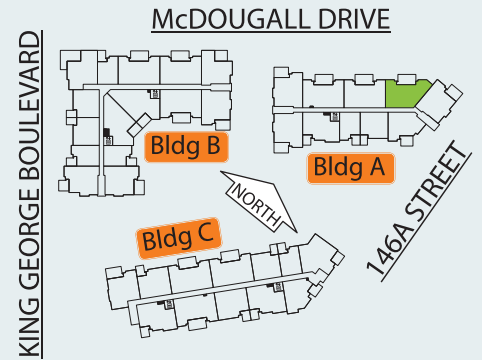

EXECUTIVE SUITE

2 Bedroom + Den

Livable: 1475 sq.ft.

Suite 1213 sq.ft. + Solarium/deck 262 sq.ft.

| SUITE | PRICE |
|-------|-----------|
| A209 | \$709,900 |
| A109 | \$719,900 |
| A309 | \$719,900 |
| A409 | \$729,900 |
| A509 | \$759,900 |