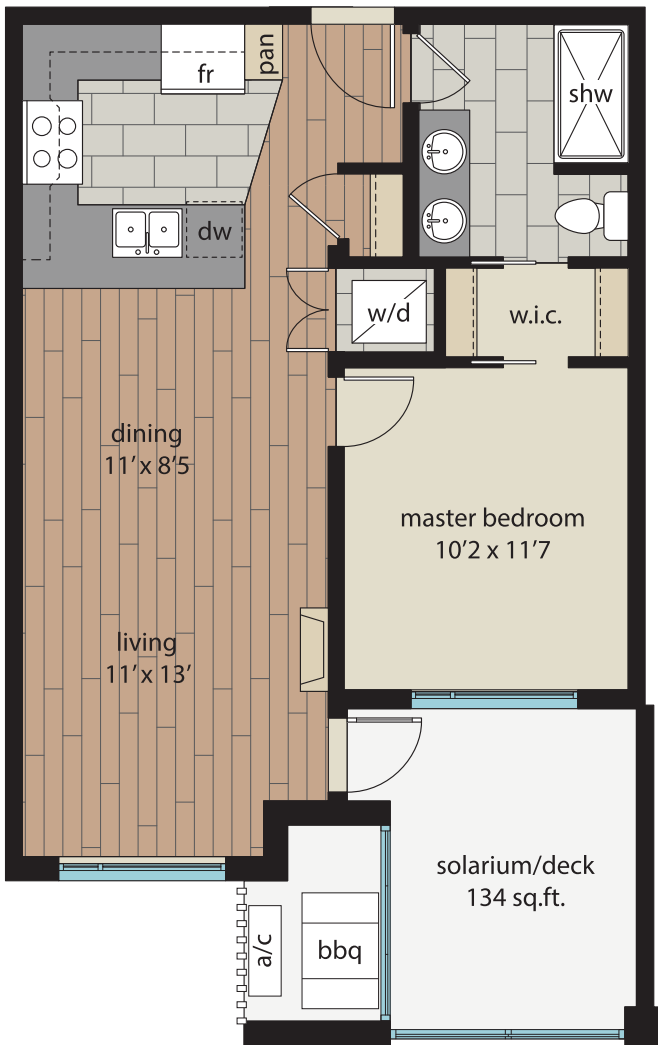

GENEROUS ONE BEDROOM

1 Bedroom

Style
B1

Livable: **778 sq.ft.**

Suite 644 sq.ft. + Solarium/deck 134 sq.ft.

SUITE	PRICE	SUITE	PRICE
B211	\$369,900	B308	\$394,900
B208	\$379,900	B311	\$394,900
B215	\$379,900	A403	\$399,900
C211	\$379,900	B408	\$399,900
B315	\$384,900	B411	\$399,900
C311	\$384,900	C411	\$399,900
A203	\$389,900	A503	\$429,900
B415	\$389,900	B508	\$429,900
A103	\$394,900	B511	\$429,900
A303	\$394,900	B515	\$429,900
B108	\$394,900	C511	\$429,900
B111	\$394,900		

As part of our on-going product development program, the Developer reserves the right to make modifications and/or changes to the specifications. Square footages and room sizes are based on Architectural drawings and actual measurements may vary. Diagrams are close representations, as-built sizes and A/C locations vary slightly. E. & O.E.