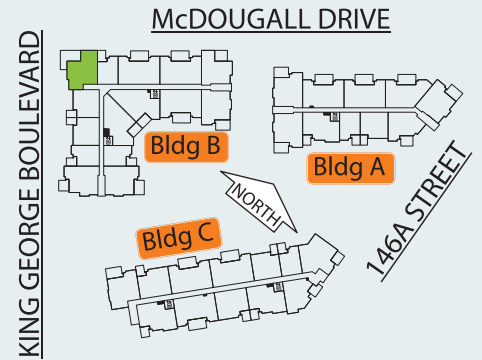

CORNER SUITE

2 Bedroom + Open Den

Livable: 1523 sq.ft.

Suite 1165 sq.ft. + Solarium/deck 358 sq.ft.

SUITE	PRICE
B214	\$639,900
B114	\$649,900
B314	\$649,900
B414	\$659,900
B514	\$709,900

As part of our on-going product development program, the Developer reserves the right to make modifications and/or changes to the specifications. Square footages and room sizes are based on Architectural drawings and actual measurements may vary. Diagrams are close representations, as-built sizes and A/C locations vary slightly. E. & O.E.